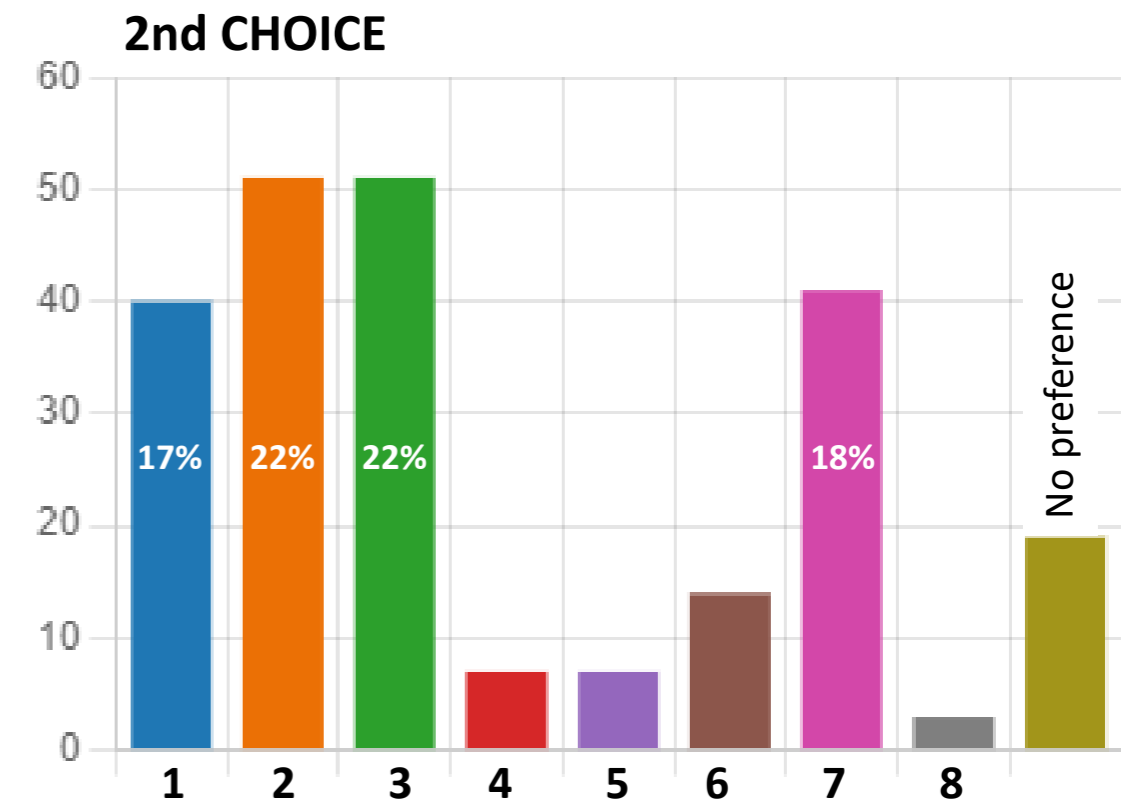

Senior School Tie — Student Survey

Proposed Designs Options